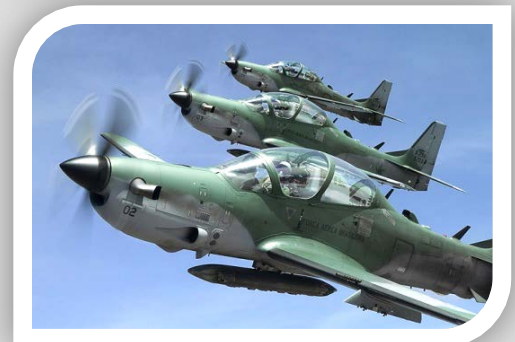

SUU-20

Bomb Dispenser & Rocket Launcher

Multiple carriage & release of up to six practice stores and four 2.75" rockets

The
Marvin Group

A tradition of excellence

SUU-20

Bomb Dispenser & Rocket Launcher

Multiple carriage & release of up to six practice stores and four 2.75" rockets

Parameter	Details
Length	122.00 inches
Width	36.00 inches
Height	10.00 inches
Weight	276 lbs
Platform Integration	F-5, F-15, F-16, F-111, Super Tucano,

Features

- Carriage & release of up to 6 practice stores
- Capable of firing up to four 2.75 inch rockets
- Each ejector station fitted with retaining arms & swaybracing
- Each bomb ejected by gas driven piston ram
- Can be suspended by 14" or 30" lugs