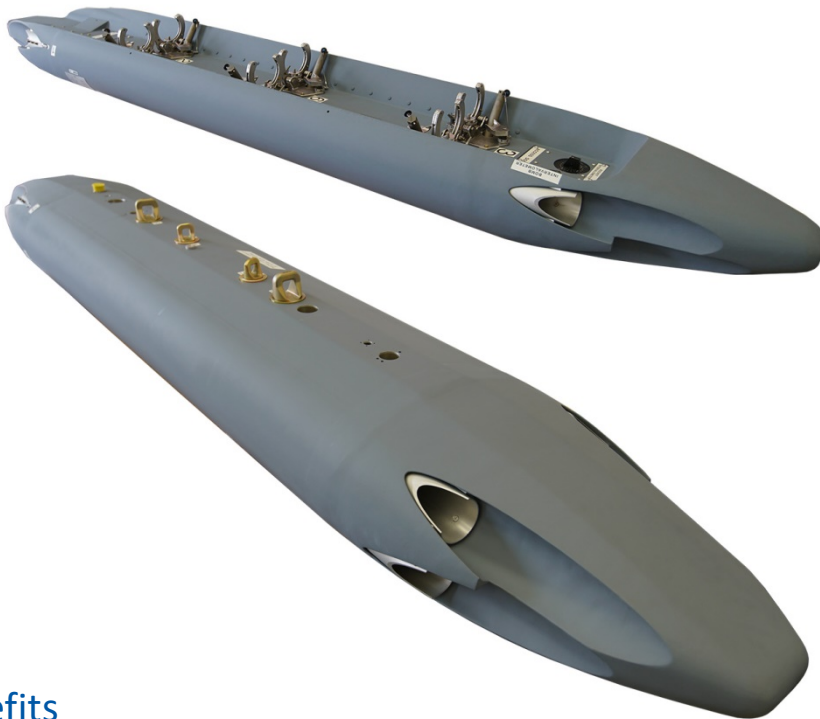

SUU-20

Bomb Dispenser & Rocket Launcher

Multiple carriage & release of up to six practice stores and four 2.75" rockets

The
Marvin Group

A tradition of excellence

SUU-20

Bomb Dispenser & Rocket Launcher

Multiple carriage & release of up to six practice stores and four 2.75" rockets

Benefits

- Simple multi-purpose carriage system for weapons training
- Fully integrated on most current & legacy platforms
- Easy to load and unload
- Simple maintenance operations
- In production and exportable

Parameter	Details
Length	122.00 inches
Width	36.00 inches
Height	10.00 inches
Weight	276 lbs
Platform Integration	F-5, F-15, F-16, F-111, Super Tucano,

Features

- Carriage & release of up to 6 practice stores
- Capable of firing up to four 2.75 inch rockets
- Each ejector station fitted with retaining arms & swaybracing
- Each bomb ejected by gas driven piston ram
- Can be suspended by 14" or 30" lugs